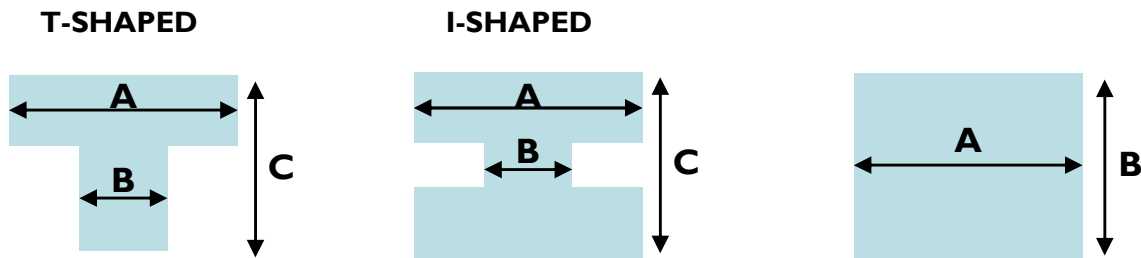

SEALER SPARE PARTS

Silicone Rubber

DIAGRAM

Measurements in mm

TEW (TISH, TISF, TISA)

#1

TISH-100
TISH-200
10 x 7 x 6

#2